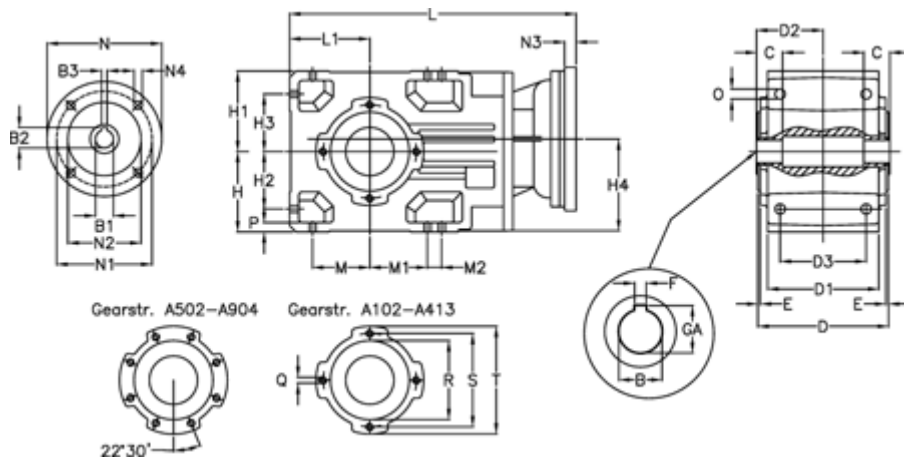

Article number: 29600310914220

Description: Bevel helical gearbox  
A303UH40-109,1-P63B5

## Measures

B = 40	D3 = 95	H3 = 63.0	N1 = 115	S = 115
B1 = 11	Description = A303UH40-xx-P63 B5	H4 = 108.5	N2 = 95	T = 140
B2 = 12.8	E = 3.0	L = 390.5	N3 = 0	
B3 = 4	F = 12	L1 = 90	N4 = M8x19	
C = 25	GA = 43.3	M = 63.0	O = 12.0	
D = 156	H = 90	M1 = 63.0	P = 11	
D1 = 130	H1 = 90	M2 = 22	Q = M8x15	
D2 = 80.0	H2 = 63.0	N = 140	R = 95	